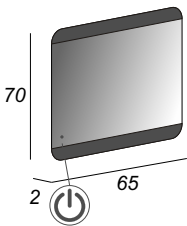

Specchi & Applique

it	Neutro
gb	Neutral
de	Neutral
fr	Neutre

Specchio illuminazione LED
Mirror LED lighting
Spiegel LED-Beleuchtung
Miroir éclairage à LED

Art. 44994

Reversibile/Reversible/Reversibel/Réversible

8003964449948

Specchio illuminazione LED
Mirror
Spiegel LED-Beleuchtung
Miroir à LED

Art. 45020

Reversibile/Reversible/Reversibel/Réversible

8003964450203

Specchio illuminazione LED
Mirror LED lighting
Spiegel LED-Beleuchtung
Miroir éclairage à LED

Art. 45004

Reversibile/Reversible/Reversibel/Réversible

8003964450043

Specchio illuminazione LED
Mirror LED lighting
Spiegel LED-Beleuchtung
Miroir éclairage à LED

Art. 45007

Reversibile/Reversible/Reversibel/Réversible

8003964450074