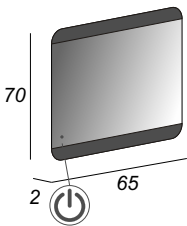

8003964449948

Specchio illuminazione LED
Mirror
Spiegel LED-Beleuchtung
Miroir à LED

Art. 45020

Reversibile/Reversible/Reversibel/Réversible

8003964450203

Specchio illuminazione LED
Mirror LED lighting
Spiegel LED-Beleuchtung
Miroir éclairage à LED