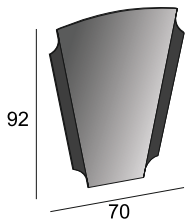

Specchio illuminazione LED
Mirror
Spiegel LED-Beleuchtung
Miroir à LED

Art. 45020

Reversibile/Reversible/Reversibel/Réversible

8003964450203