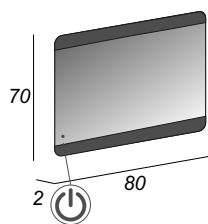

Specchio illuminazione LED
Mirror LED lighting
Spiegel LED-Beleuchtung
Miroir éclairage à LED

Art. 45007