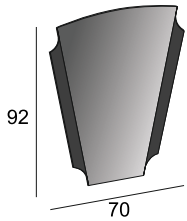

Specchio illuminazione LED
Mirror
Spiegel LED-Beleuchtung
Miroir à LED

Art. 45020

Reversibile/Reversible/Reversibel/Réversible

8003964450203