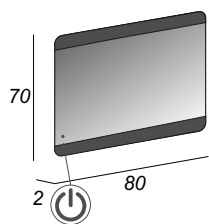

Specchio illuminazione LED
Mirror LED lighting
Spiegel LED-Beleuchtung
Miroir éclairage à LED

Art. 45007