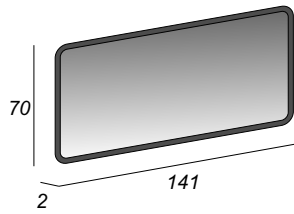

Specchi & Applique

it	Neutro
gb	Neutral
de	Neutral
fr	Neutre

Specchio illuminazione LED
Mirror LED lighting
Spiegel LED-Beleuchtung
Miroir éclairage à LED

Art. 44994