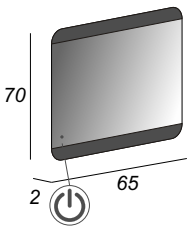

8003964449948

Specchio illuminazione LED
Mirror
Spiegel LED-Beleuchtung
Miroir à LED

Art. 45020

Reversibile/Reversible/Reversibel/Réversible

8003964450203

Specchio illuminazione LED
Mirror LED lighting
Spiegel LED-Beleuchtung
Miroir éclairage à LED